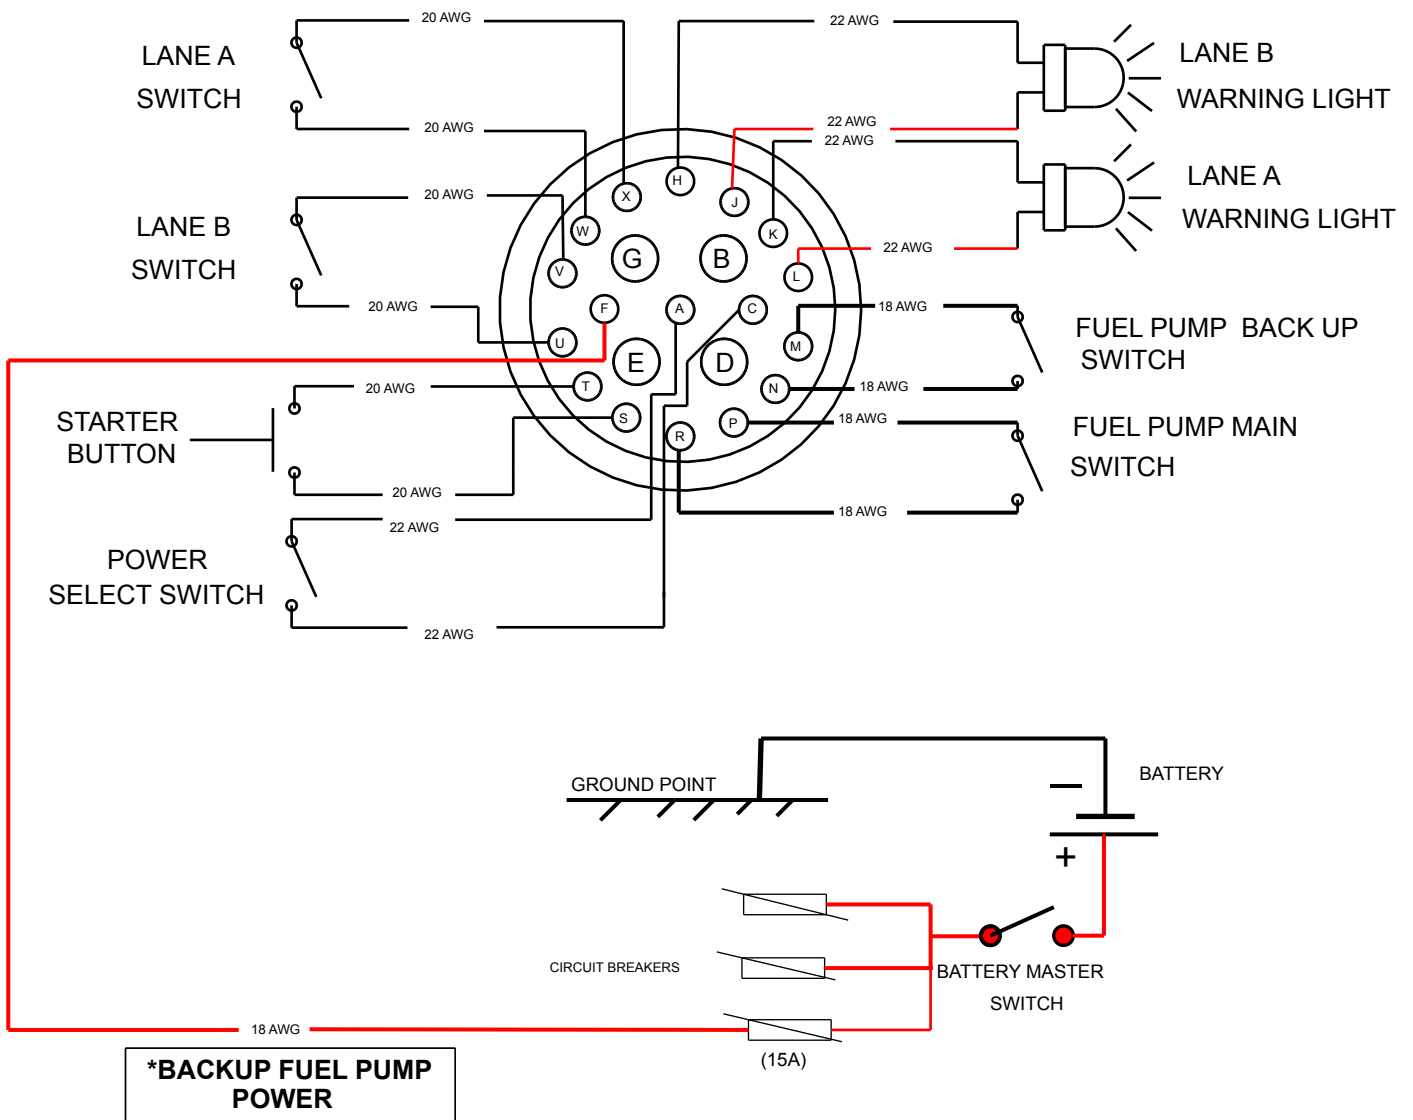

# EDGE PERFORMANCE EP917/918Ti

## CHASSIS CONNECTOR

### INSTRUCTIONSSMALL TERMINAL CONNECTIONS