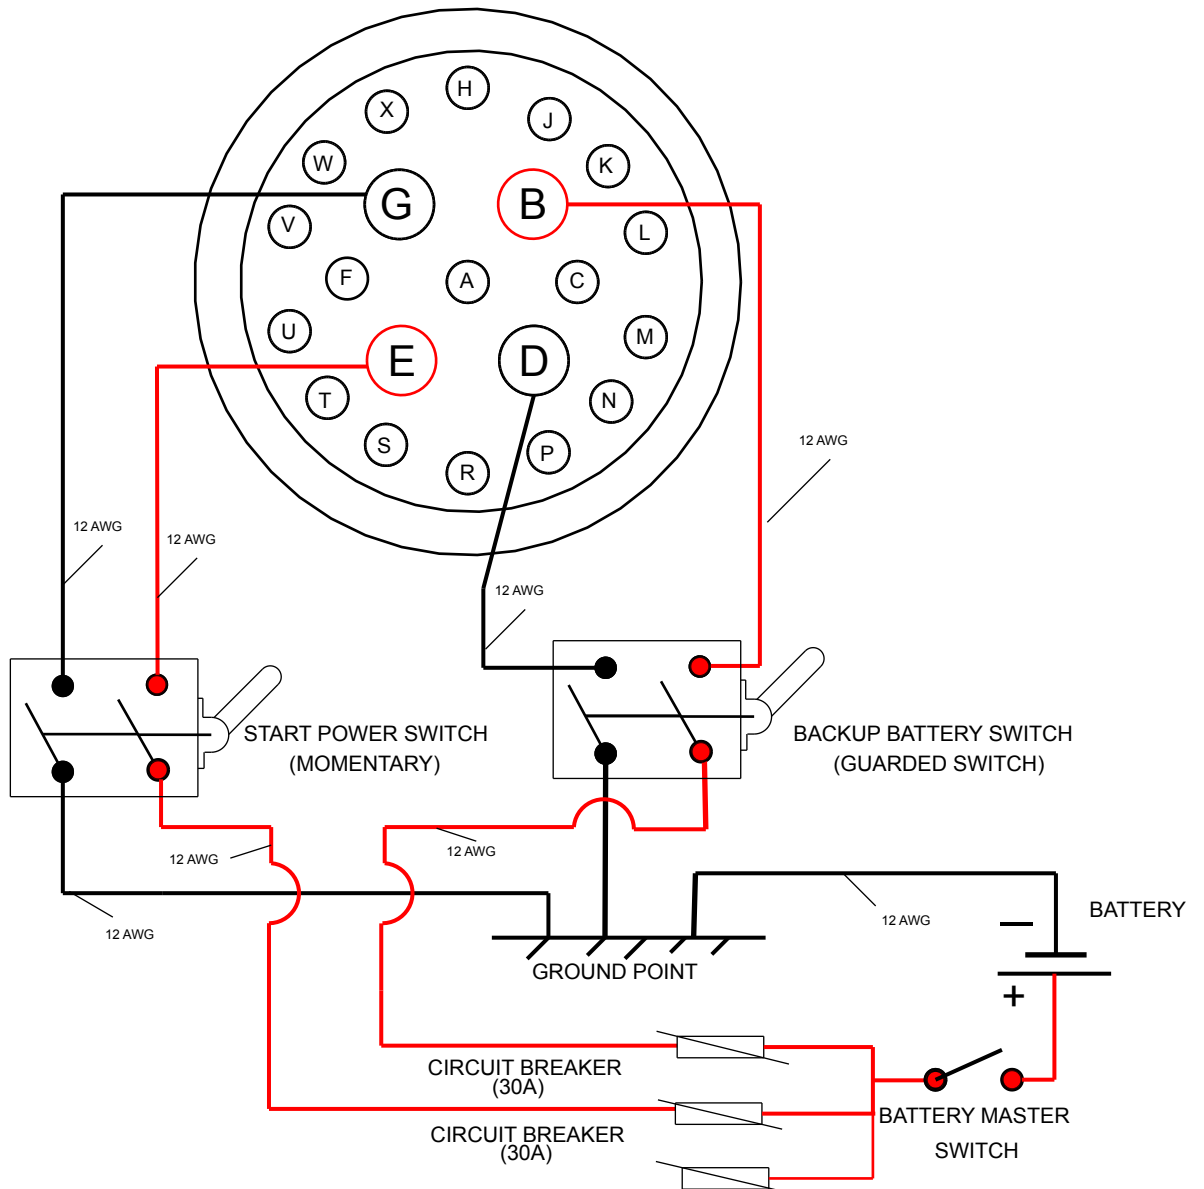

EDGE PERFORMANCE EP917/918Ti

CHASSIS CONNECTOR INSTRUCTIONS

LARGE TERMINAL CONNECTIONS

PLEASE NOTE

IF YOU ARE IN ANY DOUBT ON THESE CONNECTIONS
PLEASE CONTACT YOUR LOCAL DEALER
FOR ADVICE BEFORE CONTINUING